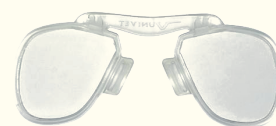

插件，可自行處方適眼鏡片

619 84g 門接通風系統

可與其它眼鏡一起佩戴

6X3 新一代護目鏡

EN366 81g塵粒，飛濺及水滴保護

562 Laser Eye Wears

Spec availble upon request

Variable speed fan
Thanks to the innovative pressure sensor inside the mask, the fan speed will be adjusted automatically based on the breathing curve, which means optimum breathing comfort.

LED lights
Working in dark or cramped spaces isn't a problem thanks to Tiki's built-in double LED lighting.

Unobstructed vision
As the filter is placed at the top of the mask, your vision down as well as to the sides is unobstructed.